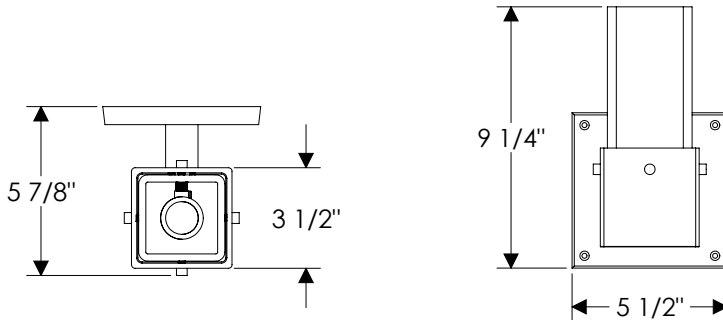

Charlie Sconce

WS419 with the E280 Metro Escutcheon  
3 1/2" x 9 1/4" x 5 7/8"