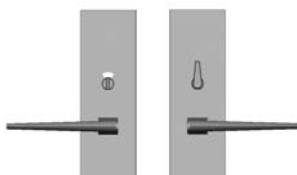

C E10538 / E10537 Privacy Mortise Bolt/Spring Latch
E10538 / E10537 Privacy Mortise Lock

D