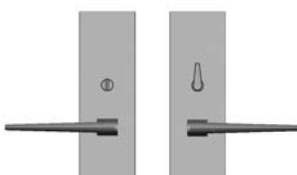

B E10536 / E10537 Patio Dead Bolt/Spring Latch
E10536 / E10537 Patio Mortise Lock

C