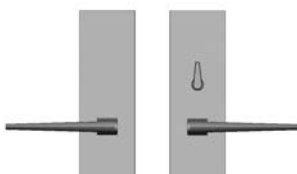

VERDURA HARDWARE SERIES

- All products cast of CuVerro® antimicrobial copper materials. Visit www.antimicrobialbronze.com for more info.
 - All finishes are priced the same.
 - Contact RMH for door prep specifications, and to verify compatibility of each escutcheon with pre-existing door conditions.
 - Combinations are shown with L10501 Lever. Price includes handle.
 - Specify metal, finish, lever, handing, backset, door thickness, and lock type.
 - More functions available. (Office, Storage, Classroom, etc.) Call for compatibility.
 - Red/Green indicator supplied with Privacy Indicator.
-

VERDURA RECTANGULAR 3" x 9"

A

Verdura Rectangular 3" x 9" Escutcheon

A E10536 / E10536 Passage Spring Latch0
E10536 / E10536 Passage Mortise Lock
E10536 Single Dummy
E10536 / E10536 Full Dummy

B

B E10536 / E10537 Patio Dead Bolt/Spring Latch
E10536 / E10537 Patio Mortise Lock