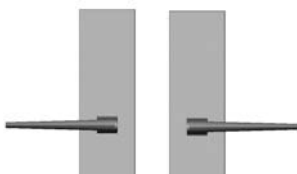

VERDURA HARDWARE SERIES

- All products cast of CuVerro® antimicrobial copper materials. Visit www.antimicrobialbronze.com for more info.
 - All finishes are priced the same.
 - Contact RMH for door prep specifications, and to verify compatibility of each escutcheon with pre-existing door conditions.
 - Combinations are shown with L10501 Lever. Price includes handle.
 - Specify metal, finish, lever, handing, backset, door thickness, and lock type.
 - More functions available. (Office, Storage, Classroom, etc.) Call for compatibility.
 - Red/Green indicator supplied with Privacy Indicator.
-

VERDURA RECTANGULAR 3" x 9"

A

Verdura Rectangular 3" x 9" Escutcheon

A E10536 / E10536 Passage Spring Latch0
E10536 / E10536 Passage Mortise Lock
E10536 Single Dummy
E10536 / E10536 Full Dummy

B

B E10536 / E10537 Patio Dead Bolt/Spring Latch
E10536 / E10537 Patio Mortise Lock