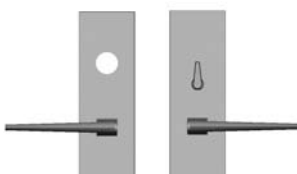

D E10535 / E10537 Privacy Mortise Bolt/Spring Latch
with Indicator
E10535 / E10537 Privacy Mortise Lock/
with Indicator

E