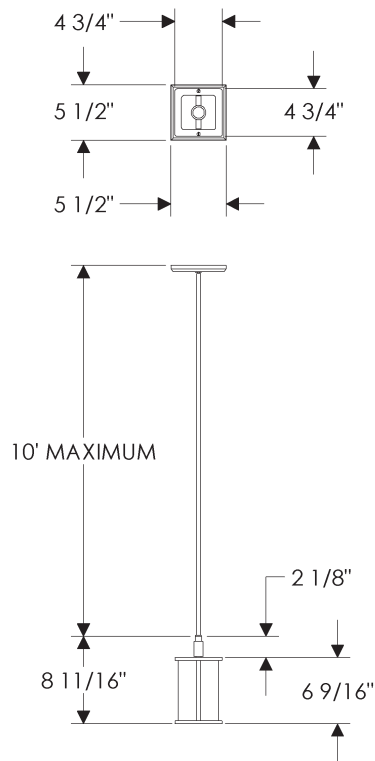

ROCKY MOUNTAIN®

H A R D W A R E

PE455
Alpha Pendant
4 3/4" x 4 3/4" x 128 11/16"