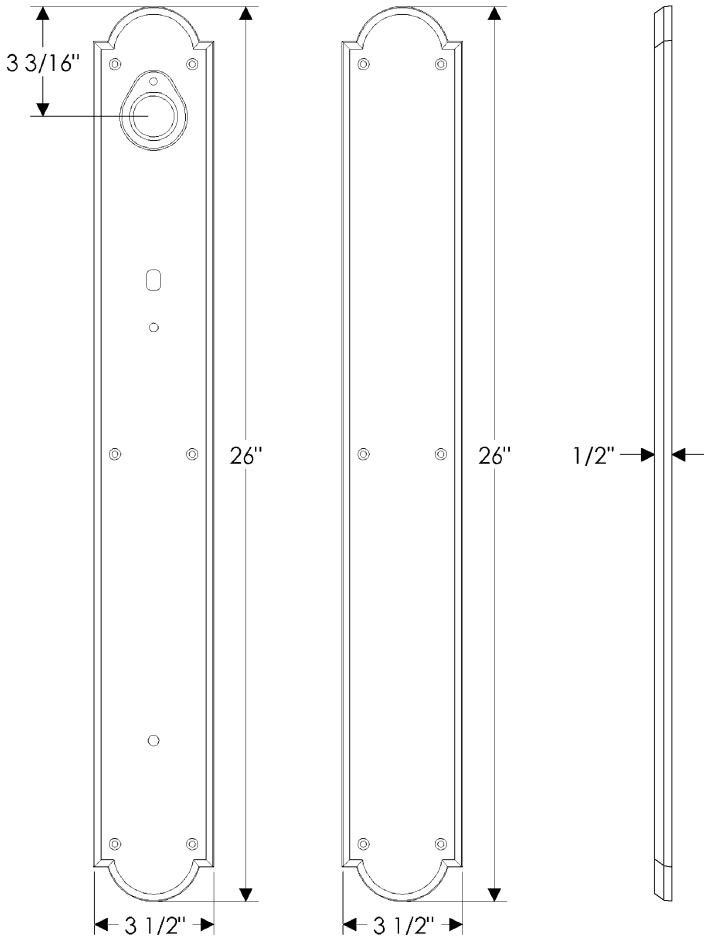

Arched Entry Set

G781

G784

Also applicable for the G782 with turnpiece.