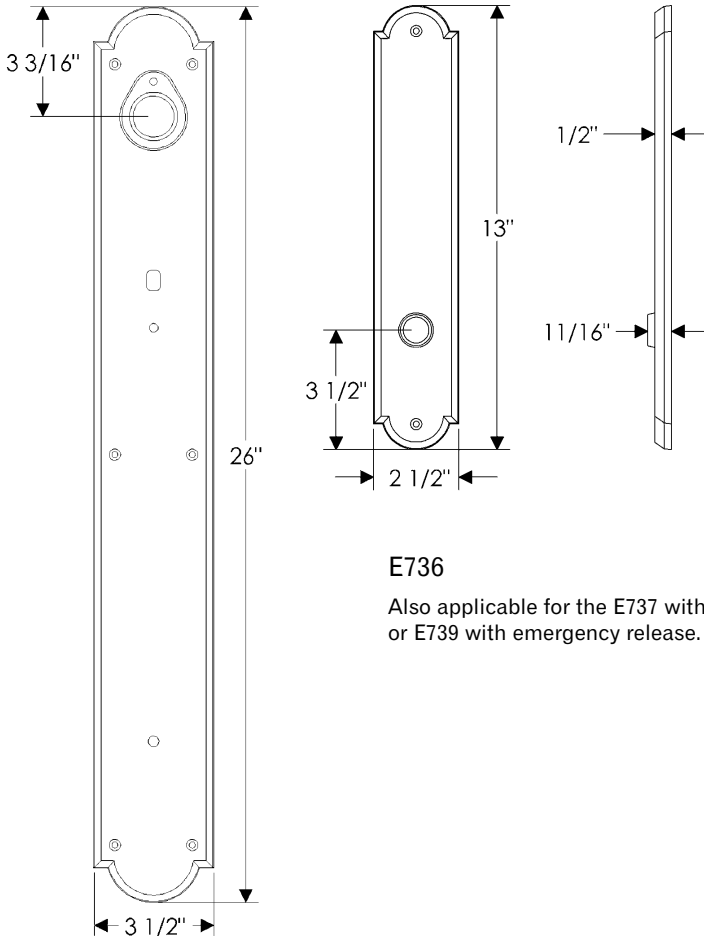

Arched Entry Set

G781

E736

Also applicable for the E737 with turnpiece  
or E739 with emergency release.