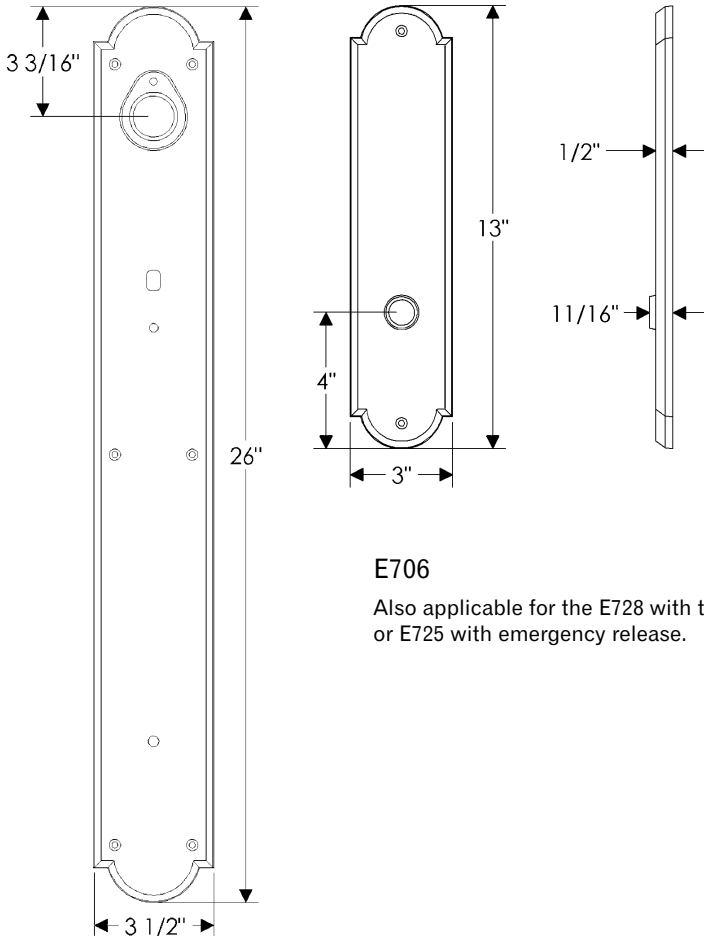

Arched Entry Set

E706

Also applicable for the E728 with turnpiece
or E725 with emergency release.

G781