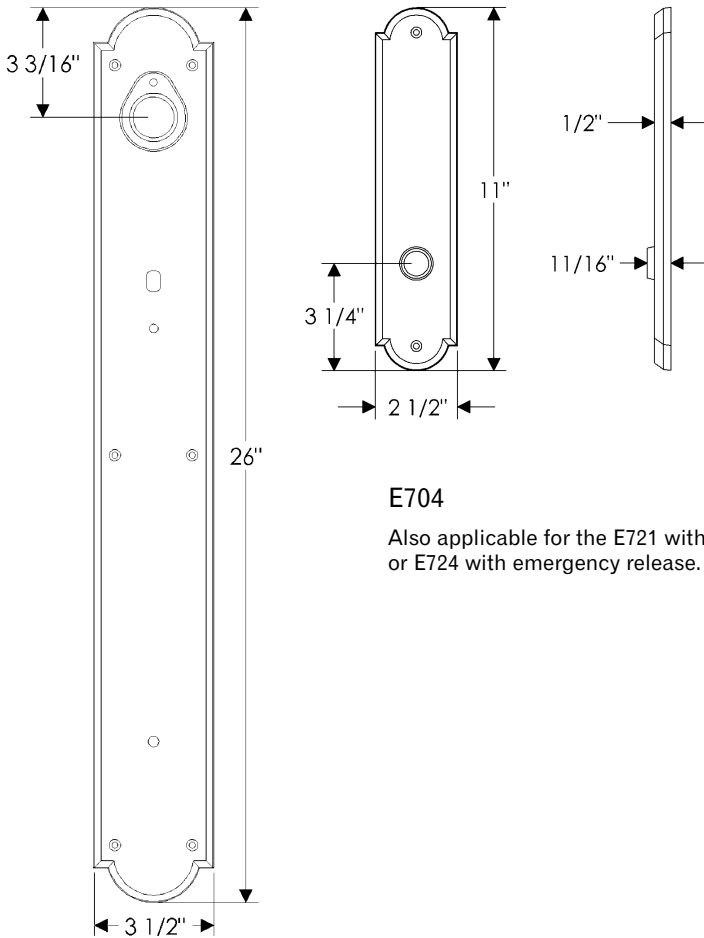

### Arched Entry Set

G781

E704

Also applicable for the E721 with turnpiece  
or E724 with emergency release.