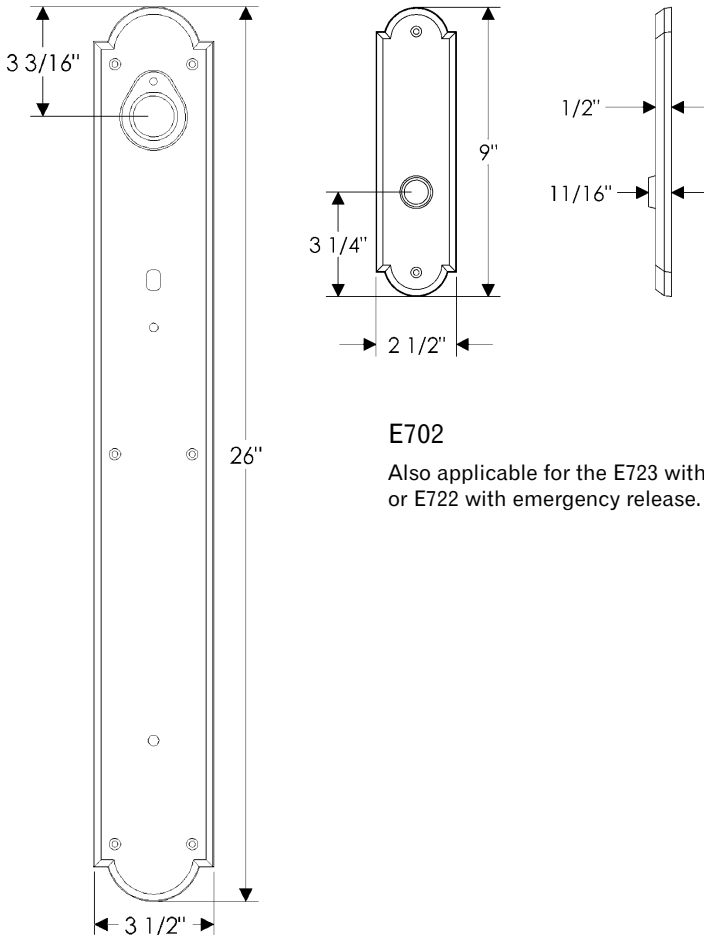

Arched Entry Set

G781

E702

Also applicable for the E723 with turnpiece
or E722 with emergency release.