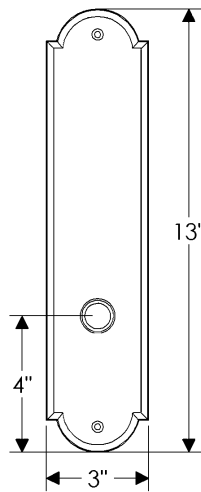

Arched Entry Set

G770

E706

Also applicable for the E728 with turnpiece
or E725 with emergency release.