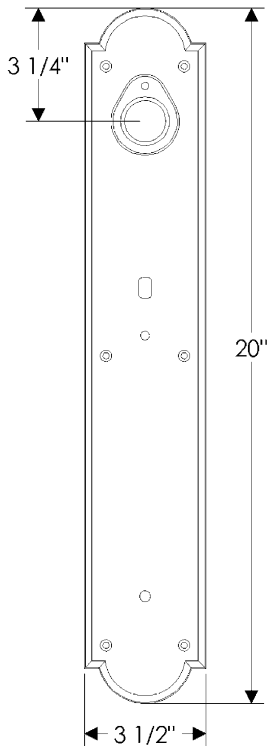

Arched Entry Set

G770

E706

Also applicable for the E728 with turnpiece
or E725 with emergency release.