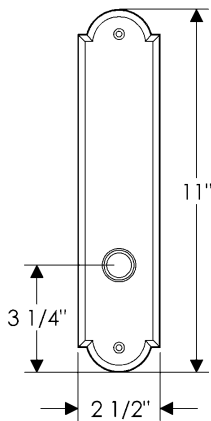

Arched Entry Set

G770

E704

Also applicable for the E721 with turnpiece
or E724 with emergency release.