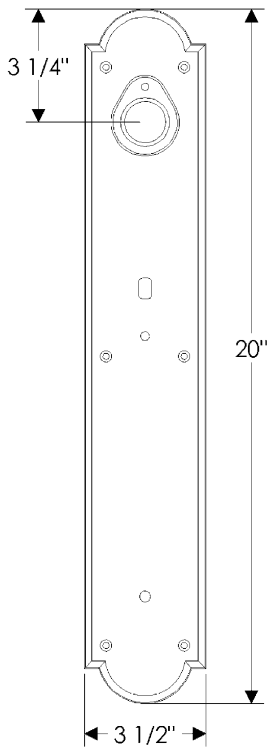

Arched Entry Set

G770

E704

Also applicable for the E721 with turnpiece
or E724 with emergency release.