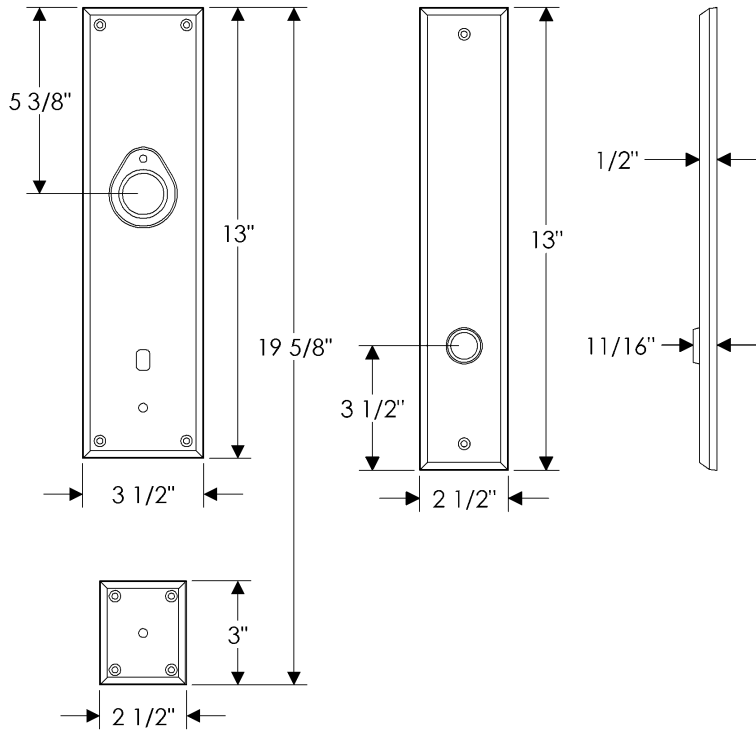

Rectangular Entry Set

G542

E436

Also applicable for the E437 with turn-piece or E439 with emergency release.