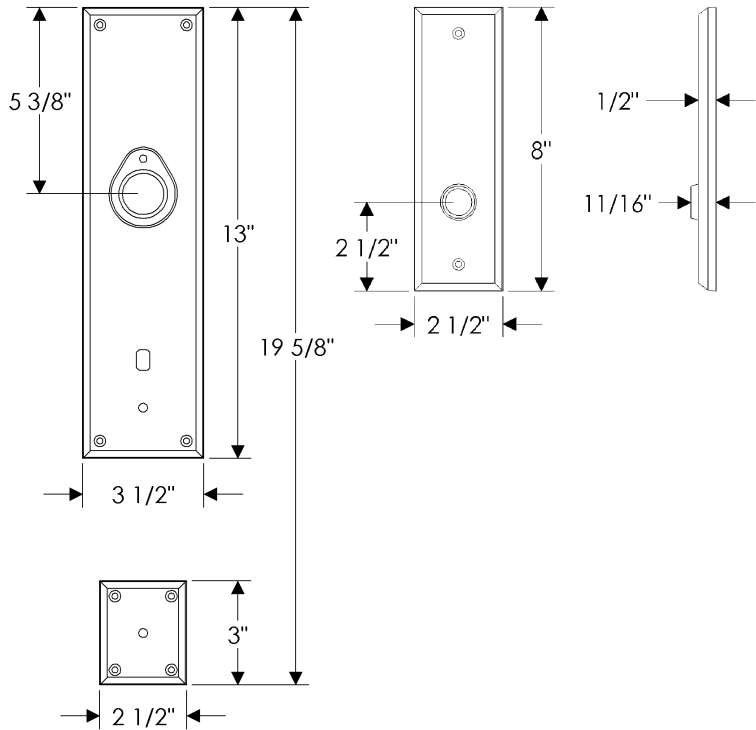

Rectangular Entry Set

G542

E410

Also applicable for the E412 with turn-piece or E411 with emergency release.