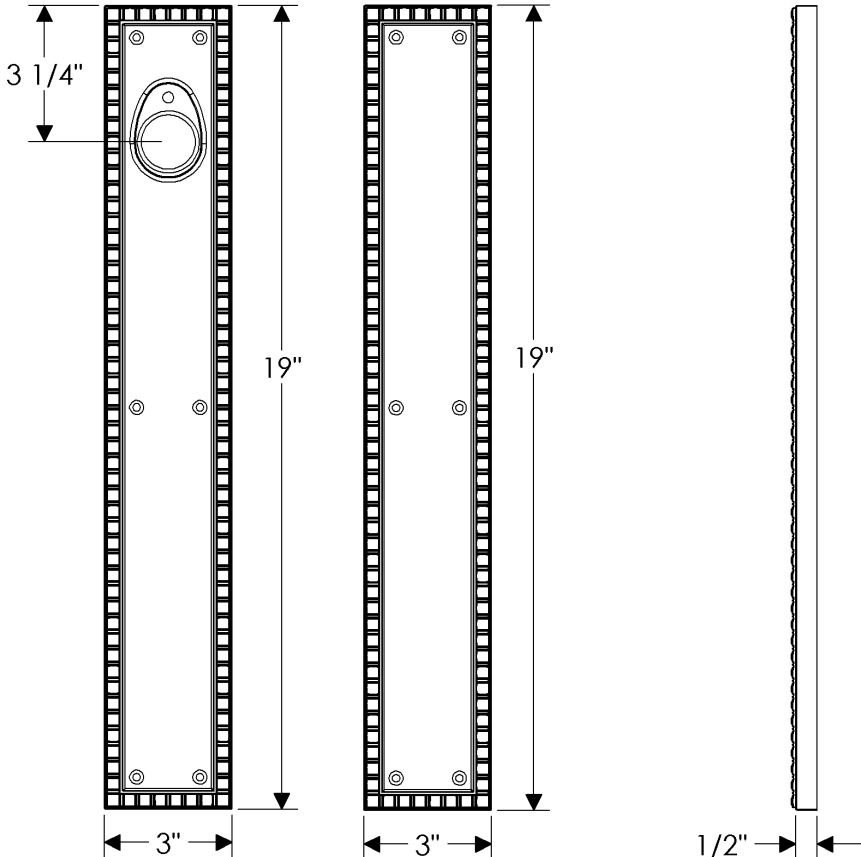

Corbel Rectangular Push/Pull Set

G30733

G30731

\*Also applicable with  
the E30732 (Turnpiece)