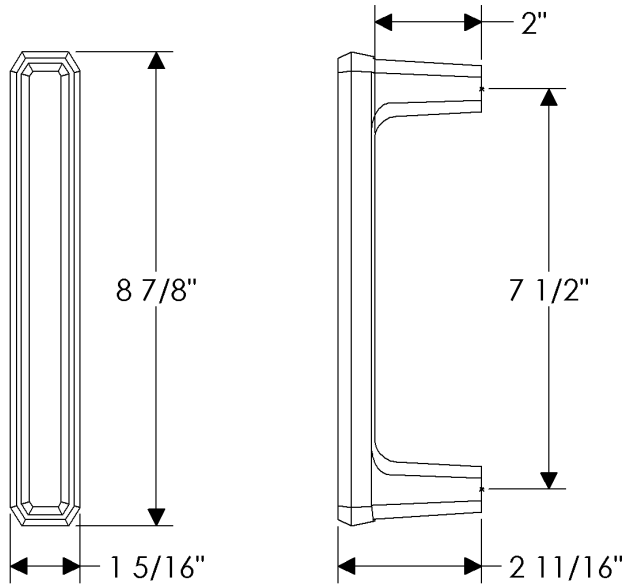

Hammered Collection

G30147
Smith Grip