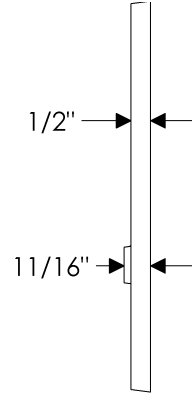

Metro Entry Set

G238

E206

*Also applicable with the E207 with turn-piece or E208 with emergency release.