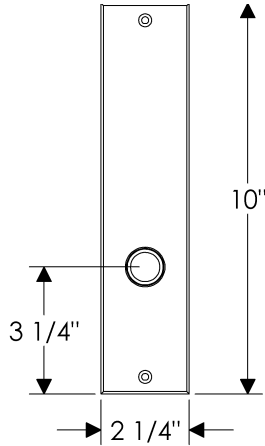

Metro Entry Set

G238

E206

*Also applicable with the E207 with turn-piece or E208 with emergency release.