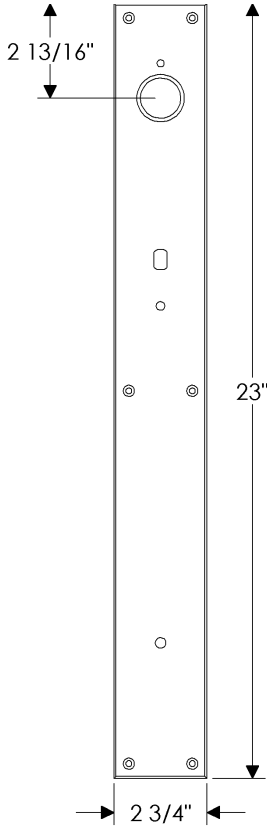

Metro Entry Set

G238

E206

*Also applicable with the E207 with turn-piece or E208 with emergency release.