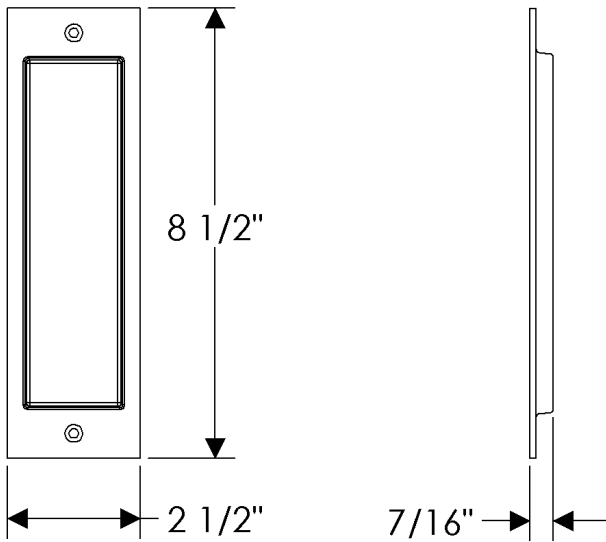

Privacy Sliding Door Lock

FP258-SDL-PR