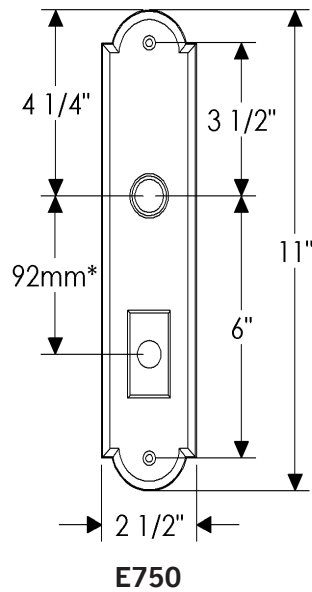

## Arched Multi-Point Set

Also applicable for the E753 with turnpiece.