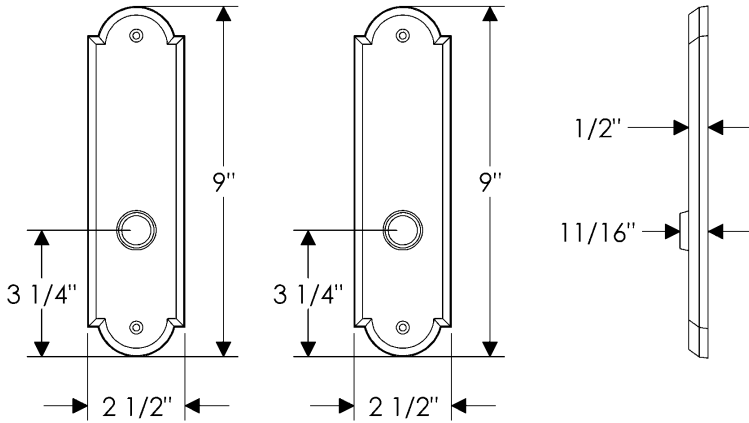

Arched Entry Set

E702

E702

Also applicable for the E723 with turnpiece
or E722 with emergency release.