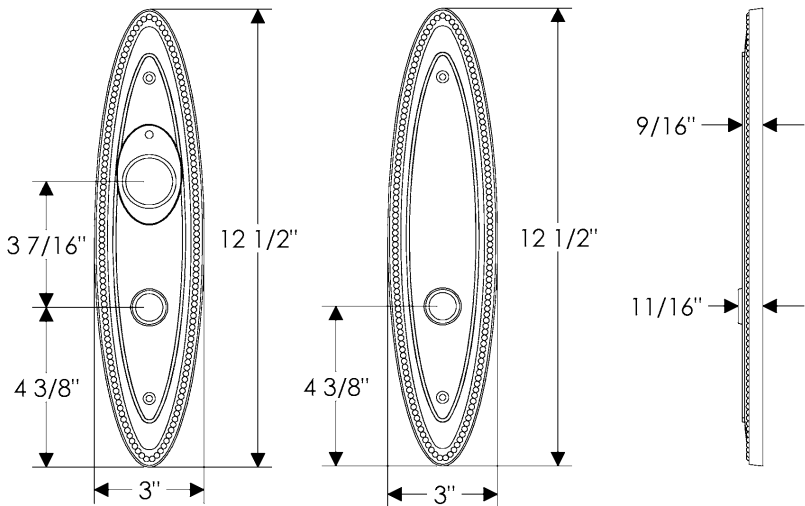

Maddox Entry Set

E581

E584

Also applicable for the E582 with turnpiece
or E583 with emergency release.