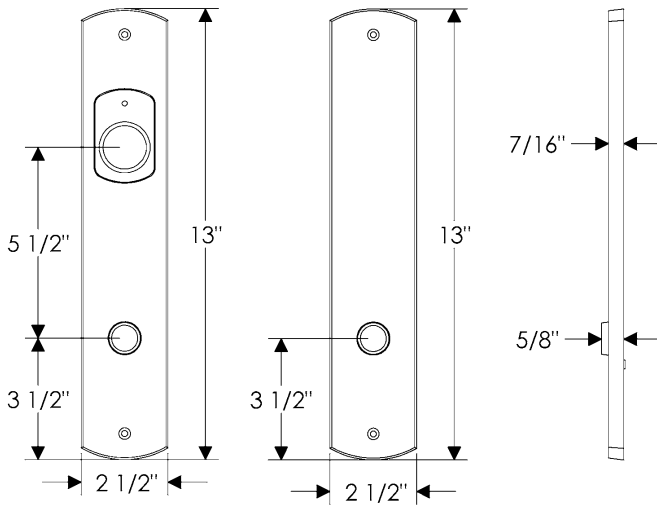

Curved Entry Set

E558

E556

Also applicable for the E557 with turnpiece
or E559 with emergency release.