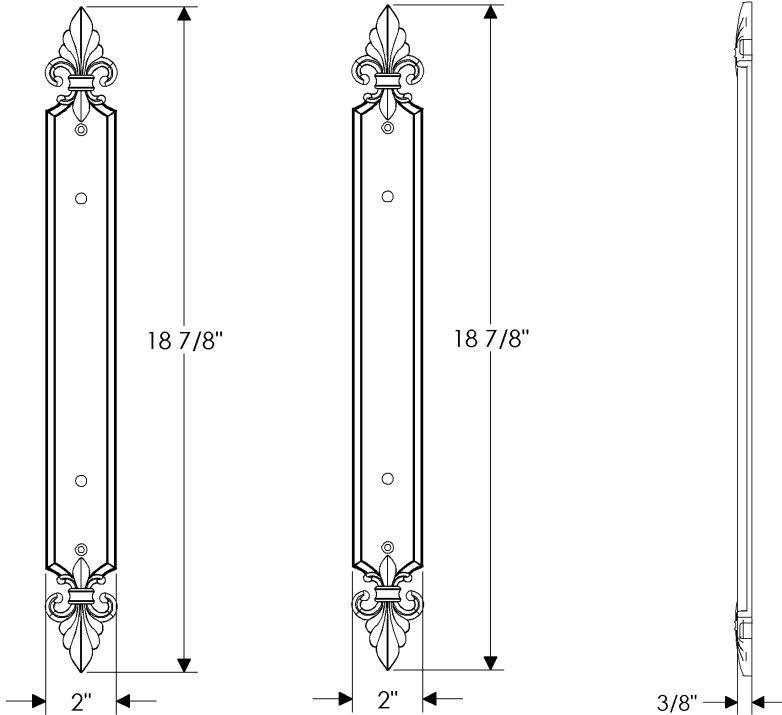

Bordeaux Sliding Door Patio Set

E30880

E30880

*Also applicable with
the E30881 (GCtr) (Turnpiece)