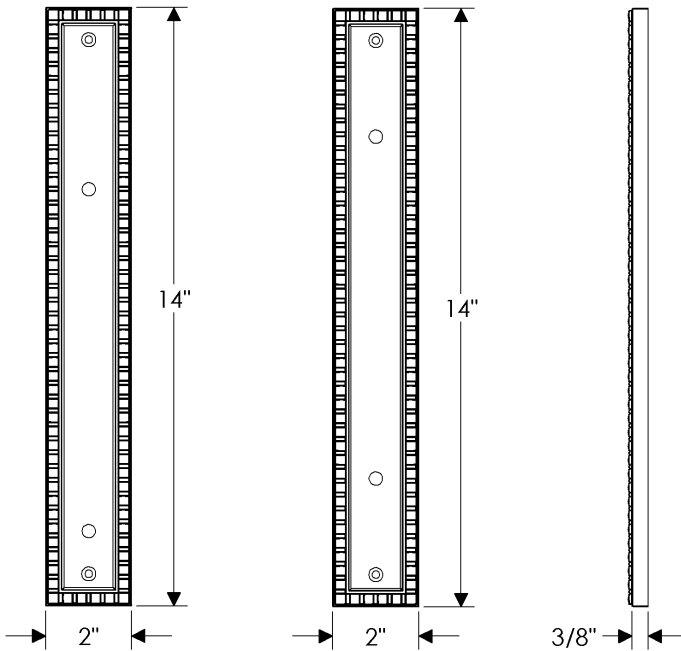

Corbel Rectangular Sliding Patio Door Set

E30782

E30780

*Also applicable with
the E30783 (GLo) (Turnpiece)