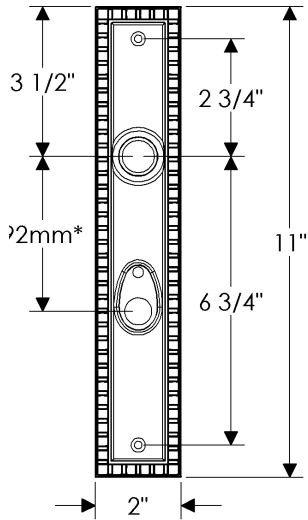

Corbel Rectangular Multi-Point Entry Set

E30767

E30765

*Also applicable with
the E30766 (LHi) (Turnpiece)