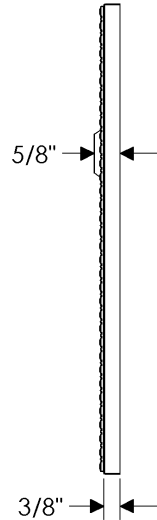

Corbel Rectangular Multi-Point Entry Set

E30767

E30765

*Also applicable with
the E30766 (LHi) (Turnpiece)