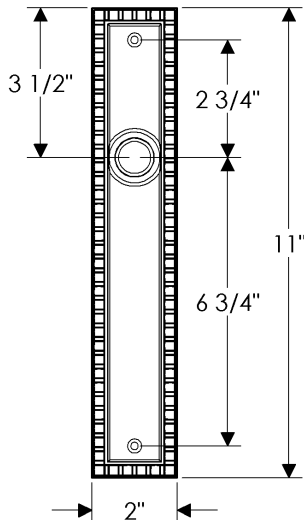

Corbel Rectangular Multi-Point Entry Set

E30767

E30765

*Also applicable with
the E30766 (LHi) (Turnpiece)