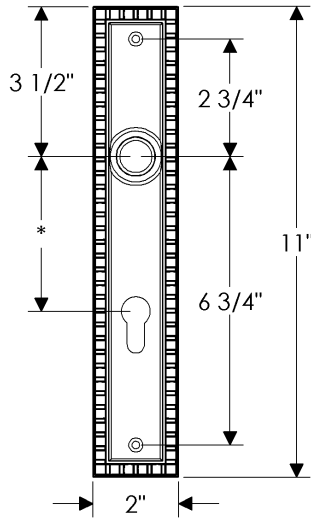

Corbel Rectangular Multi-Point Patio Set

E30765

E30768