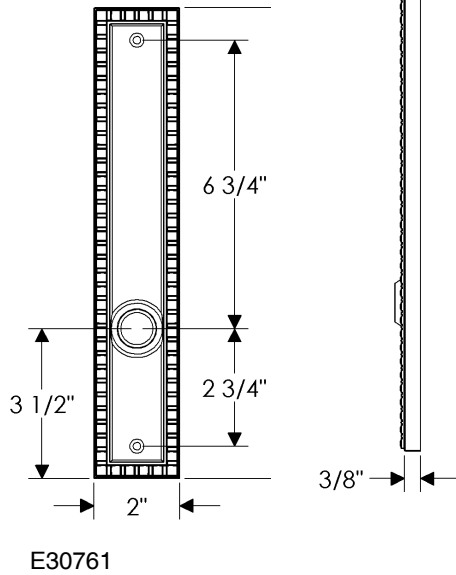

### Corbel Rectangular Multi-Point Entry Set

\*Also applicable with  
the E30762 (LLO) (Turnpiece)