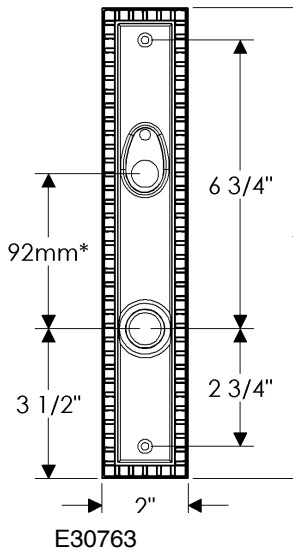

### Corbel Rectangular Multi-Point Entry Set

\*Also applicable with  
the E30762 (LLO) (Turnpiece)