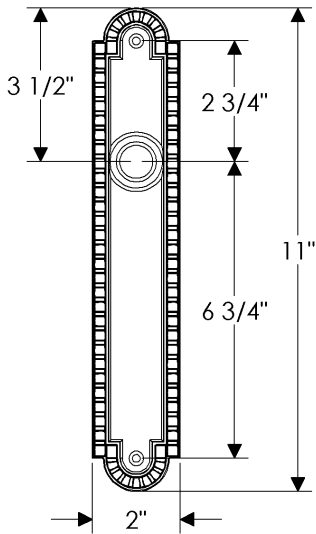

Corbel Arched Multi-Point Sliding Door Patio Set

E30665

E30669