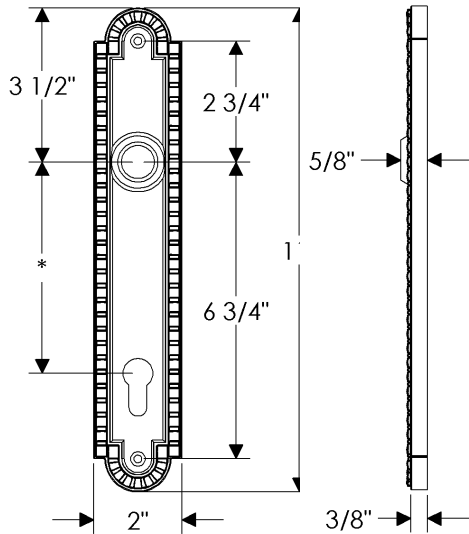

Corbel Arched Multi-Point Sliding Door Patio Set

E30665

E30669