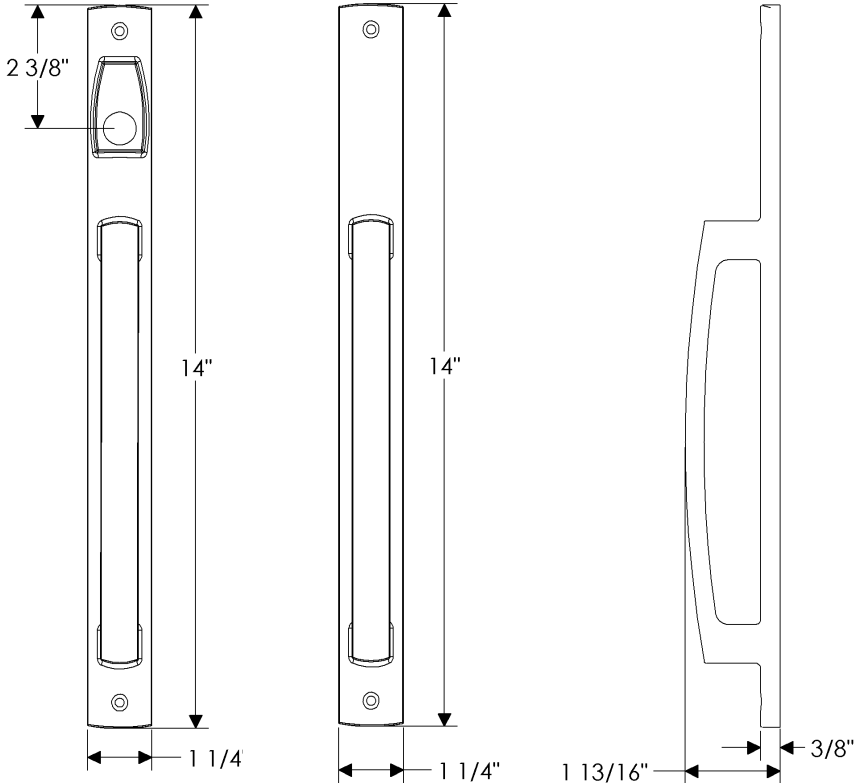

Convex Multi-Point Sliding Door Entry Set

E30584

E30582

*Also applicable with
the E30583 (GLo) (Turnpiece)