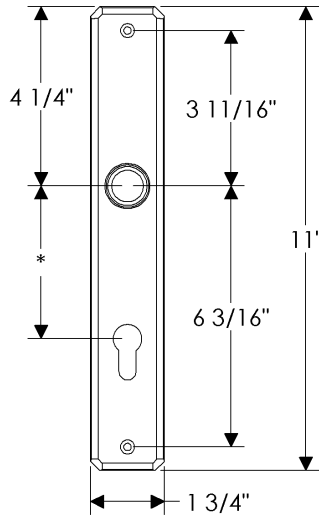

Hammered Multi-Point Entry Set

E30468

E30468