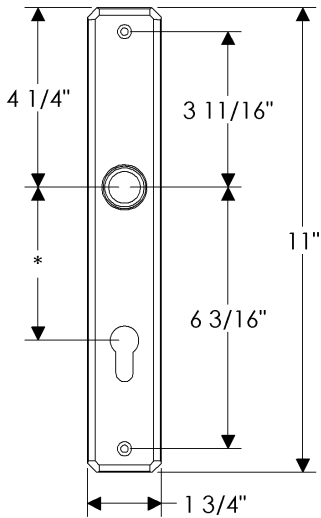

Hammered Multi-Point Entry Set

E30468

E30468