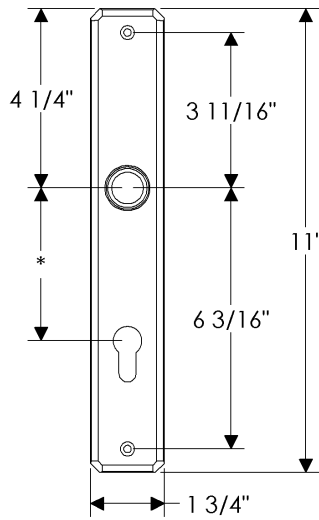

### Hammered Multi-Point Patio Set

E30465

E30468