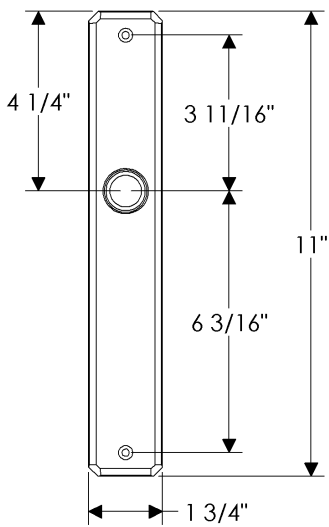

### Hammered Multi-Point Patio Set

E30465

E30468