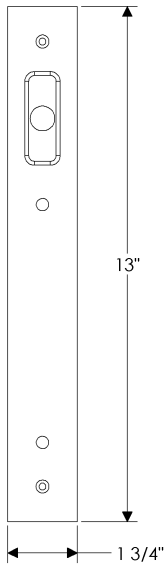

Trousdale Sliding Door Entry Set  
*Trousdale Collection*

E30384

E30382

\*Also applicable for the  
E30383 with turnpiece.