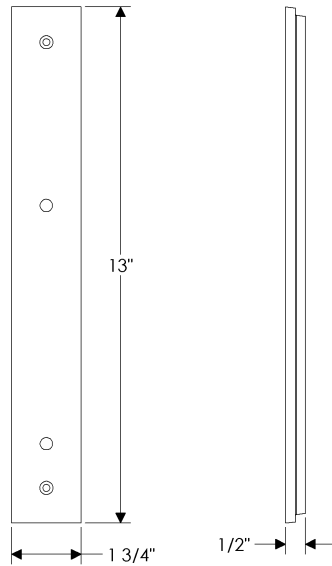

Trousdale Sliding Door Entry Set  
*Trousdale Collection*

E30384

E30382

\*Also applicable for the  
E30383 with turnpiece.