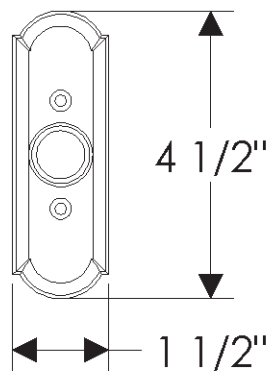

Arched Collection

EW708
Arched Escutcheon
1 1/2" x 4 1/2"