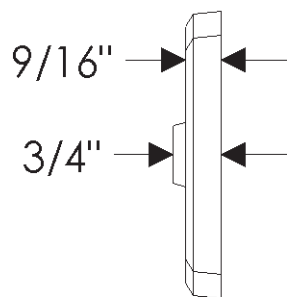

Arched Collection

EW708
Arched Escutcheon
1 1/2" x 4 1/2"