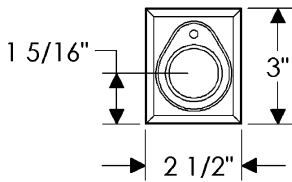

Square Entry Set

DB507

IP418

E416

E416