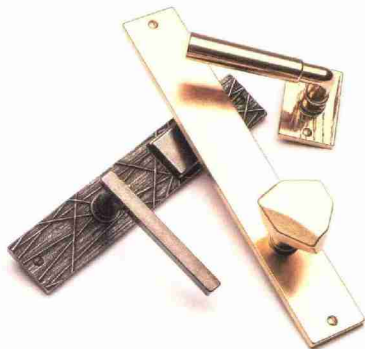

ROCKY MOUNTAIN HARDWARE

Light in scale with a streamlined silhouette, the Edge Collection's solid bronze hardware is highly customizable with six textures and 10 finishing options to suit any modern space.

rockymountainhardware.com

BOYD LIGHTING

Boyd's Totem Series offers a fresh take on early American modernism. Casual yet elegant, the customizable pendants and sconces combine ingenious LED technology with Boyd's impeccable craftsmanship.

boydlighting.com

NATHAN ANTHONY

The Dali chair by Tina Nicole features reverse tufting across the back that resembles cascading petals. Gilded modern legs add sophistication to this contemporary design, paying homage to the Art Deco and midcentury design periods.

nathananthonyfurniture.com

MUST HAVES

A COLLECTED MIX CAPTURES THE CASUAL ELEGANCE AND MODERN SOPHISTICATION OF FINE DESIGN

LEGNO BASTONE WIDE PLANK FLOORING

Legno Bastone Wide Plank Flooring is a fifth-generation European manufacturing company. Shown here is Roma from its European Elegance Collection. Handcrafted by European artisans, Legno's products become "Custom-Designed Furniture for Your Floor."