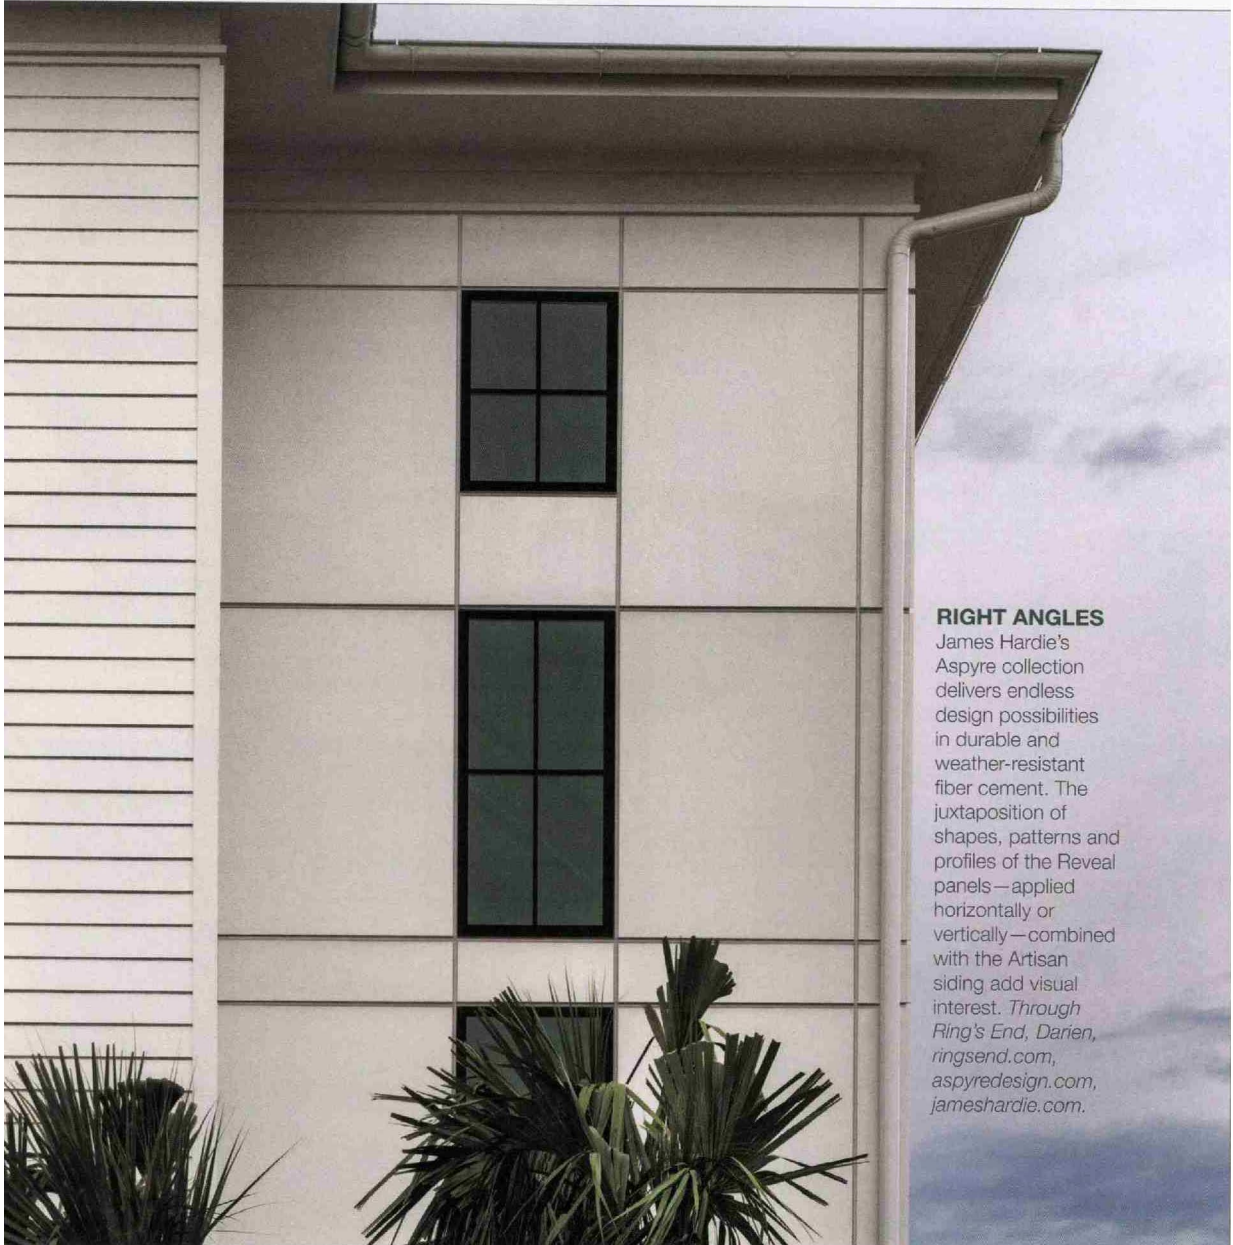

# Out of the Box

MAKING AN ENTRANCE—CHARACTER-BUILDING PRODUCTS DRESS UP A HOME'S EXTERIOR

## RIGHT ANGLES

James Hardie's Aspyre collection delivers endless design possibilities in durable and weather-resistant fiber cement. The juxtaposition of shapes, patterns and profiles of the Reveal panels—applied horizontally or vertically—combined with the Artisan siding add visual interest. *Through Ring's End, Darien, ringsend.com, aspyredesign.com, jameshardie.com.*