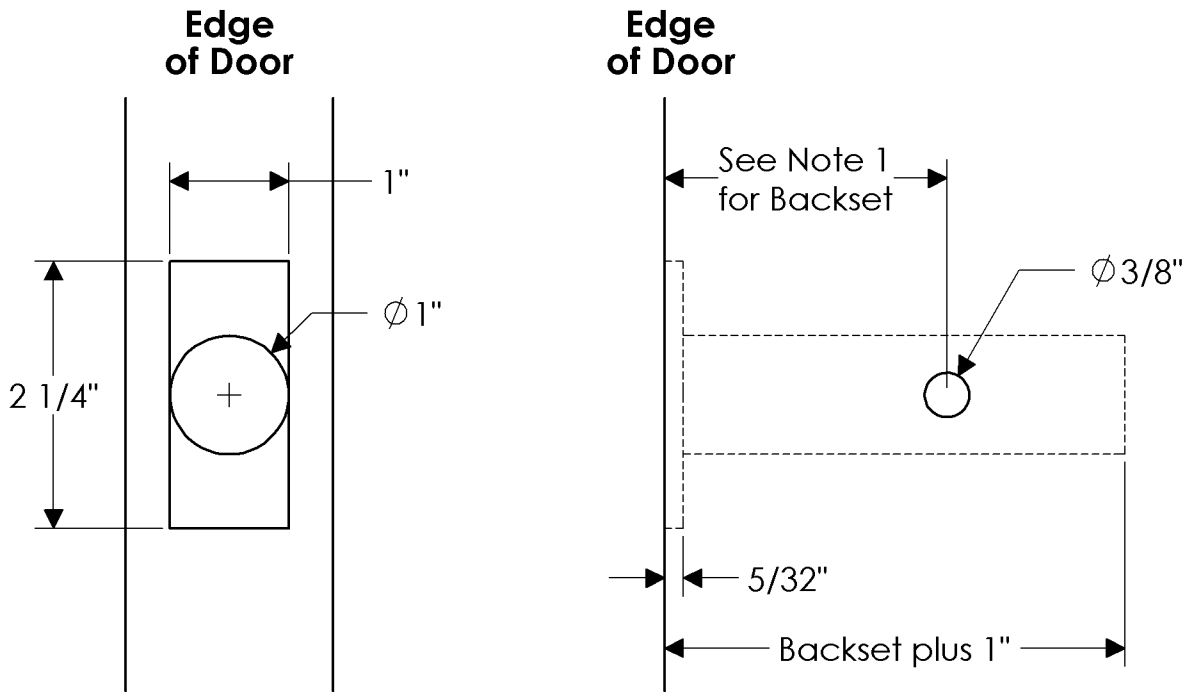

**Privacy Pocket Door Lock 161PDL—Interior/Exterior**

**Notes:**

1. This bore specification is applicable for 2 3/8" or 2 3/4" backset.