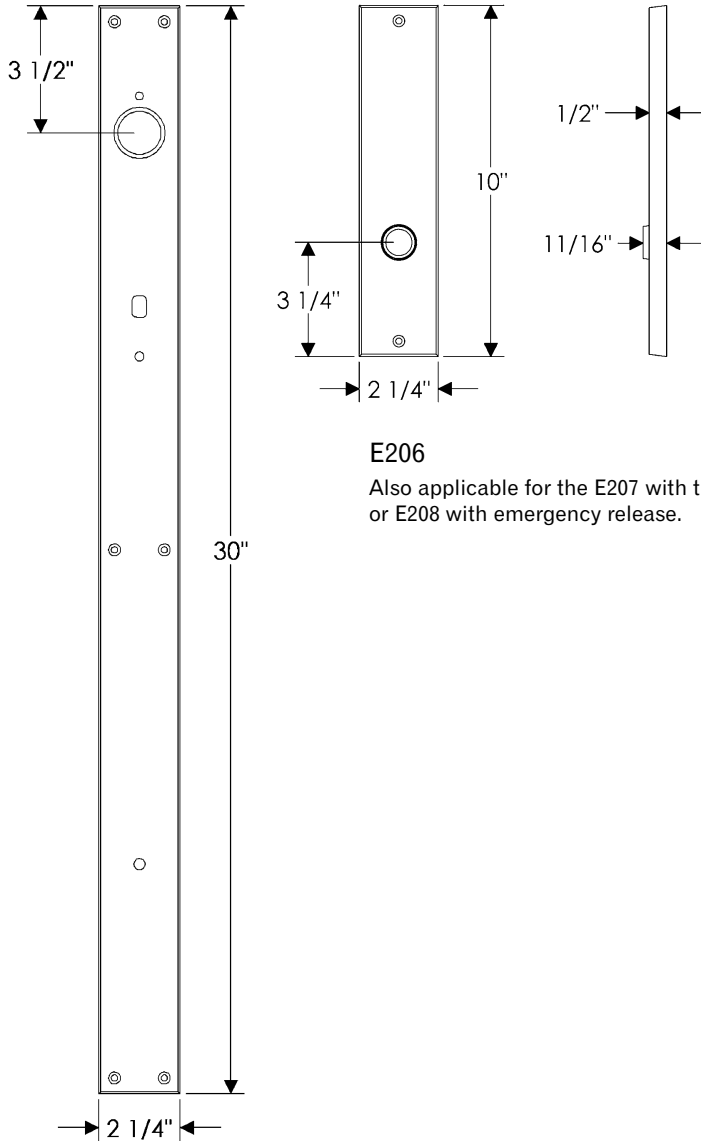

### Metro Entry Set

E206

Also applicable for the E207 with turnpiece  
or E208 with emergency release.

G207