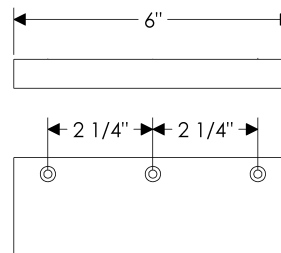

- All finishes are priced the same.
- Specify metal and patina.

Catch Pulls

CK213 Catch Pull, 3" \$ 47.00

CK216 Catch Pull, 6" \$ 74.00

CK212 Catch Pull, 12 1/16" \$ 127.00