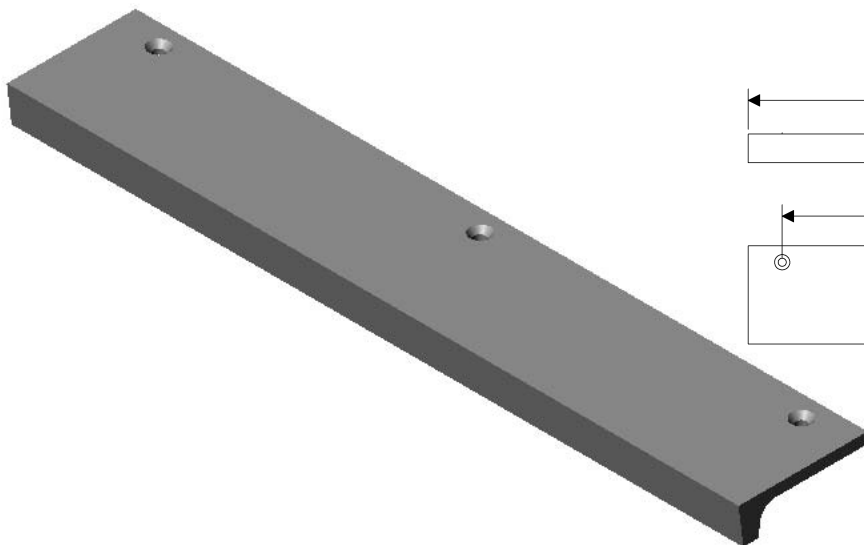

- All finishes are priced the same.
- Specify metal and patina.

Catch Pulls

CK213 Catch Pull, 3" \$ 47.00

CK216 Catch Pull, 6" \$ 74.00

CK212 Catch Pull, 12 1/16" \$ 127.00