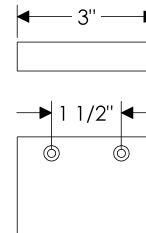

- All finishes are priced the same.
- Specify metal and patina.

Catch Pulls

CK213 Catch Pull, 3" \$ 47.00

CK216 Catch Pull, 6" \$ 74.00

CK212 Catch Pull, 12 1/16" \$ 127.00