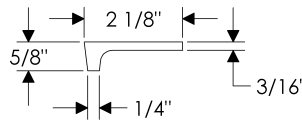

- All finishes are priced the same.
- Specify metal and patina.

Catch Pulls

CK213 Catch Pull, 3" \$ 47.00

CK216 Catch Pull, 6" \$ 74.00

CK212 Catch Pull, 12 1/16" \$ 127.00