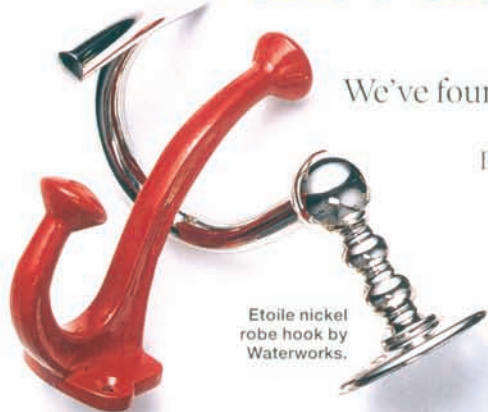

# Hold Everything

Look no further:  
We've found a stylish hook to suit your  
every hang-up  
Produced by Alison Hall

Etoile nickel robe hook by Waterworks.

Five Alarm painted-cast-iron hook from Anthropologie.

Ornate solid-brass hook by Omnia Industries.

Aluminum Twig hook by Michael Aram.

Maddox solid-brass hook by Restoration Hardware.

Stillness solid-brass robe hook by Kohler.

Brunswick solid-brass robe hook by Baldwin Hardware.